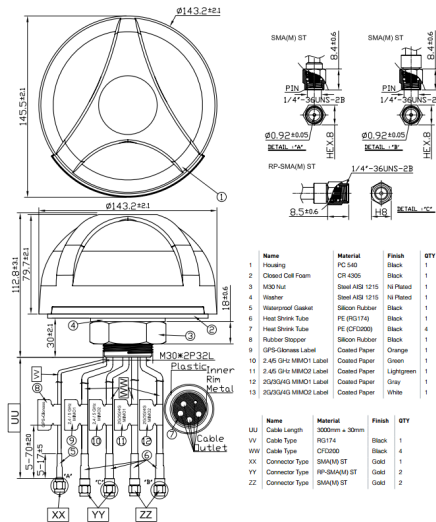

Antenna-Vehicle-2L2WG

Rooftop antenna with MIMO LTE, MIMO WiFi and GPS/GLONASS for vehicles and cabinets

Thread Diameter   Recommended Mounting Hole
Unit: mm

Features

- MIMO LTE/UMTS/GSM
- MIMO WiFi 2.4/5.8 GHz
- GPS/GLONASS
- Outdoor

Frequencies

- 698 - 960 MHz
- 1710 - 2170 MHz
- 2300 - 2700 MHz
- 2900 - 3500 MHz
- 1575.42 MHz
- 1602 MHz
- 2400 - 2500 MHz
- 4500 - 5850 MHz