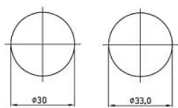

Antenna-Vehicle-2L2WG

Rooftop antenna with MIMO LTE, MIMO WiFi and GPS/GLONASS for vehicles and cabinets

Thread Diameter   Recommended Mounting Hole
Unit: mm

Features

- MIMO LTE/UMTS/GSM
- MIMO WiFi 2.4/5.8 GHz
- GPS/GLONASS
- Outdoor

Frequencies

- 698 - 960 MHz
- 1710 - 2170 MHz
- 2300 - 2700 MHz
- 2900 - 3500 MHz
- 1575.42 MHz
- 1602 MHz
- 2400 - 2500 MHz
- 4500 - 5850 MHz