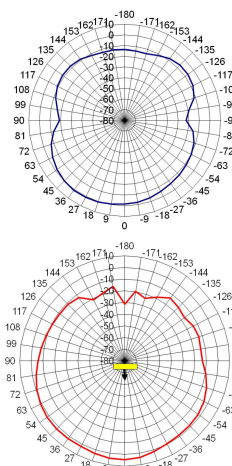

WLAN 2400 MHz
Peak Gain: +6 dBi

GSM 2100 MHz
Peak Gain: +1 dBi