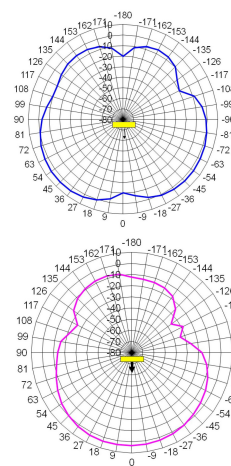

GSM 1800 MHz
Peak Gain: +3 dBi