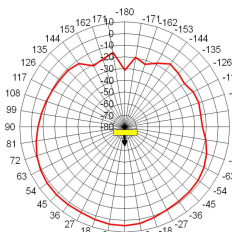

WLAN 2400 MHz
Peak Gain: +6 dBi

Technical Data GSM

- Frequency range 800/900/1800/1900+2100MHz
- VSWR < 2.0
- Peak gain +5 dBi typ 800/900 MHz; +3 dBi typ 1800/1900 MHz; +1 dBi typ 2100 MHz
- Power max. 10W

Technical Data GPS

- Frequency Range 1575.42 MHz
- VSWR 1.5 typ
- Peak Gain 25 dBi typ
- Power supply 3-5V; 25mA typ

Technical Data WLAN

- Frequency range 2400MHz
- VSWR < 2.0 dBi typ
- Peak gain +6 dBi typ
- Power max 10W