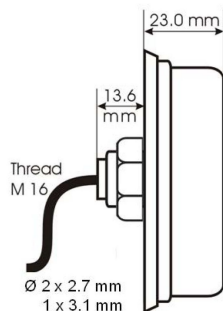

GSM 900 MHz
Peak Gain: +5 dBi

Radiation diagram (typ.)*