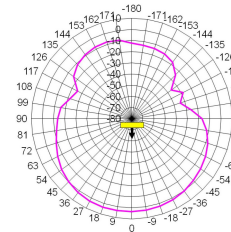

GSM 1800 MHz
Peak Gain: +3 dBi