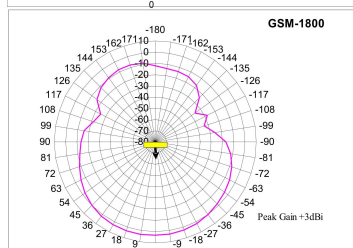

Radiation diagram (typ.)*

Technical Data GSM

- Frequency Range 800/900/1800/1900+2100MHz
- VSWR < 2.0 for cable longer 1.5m
- Peak Gain +5 dBi typ 800/900 MHz; +3 dBi typ 1800/1900 MHz; +1 dBi typ 2100 MHz
- Power max. 10W

Technical Data GPS

- Frequency Range 1575.42 MHz
- VSWR 1.5 typ
- Peak Gain 25 dBi typ
- Power supply 3-5V; 25mA typ