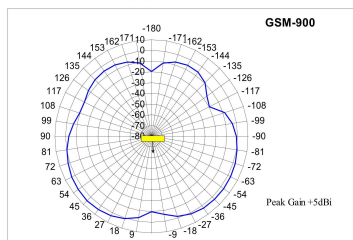

Radiation diagram (typ.)*

Technical Data GSM

- Frequency Range 800/900/1800/1900+2100MHz
- VSWR < 2.0 for cable longer 1.5m
- Peak Gain +5 dBi typ 800/900 MHz; +3 dBi typ 1800/1900 MHz; +1 dBi typ 2100 MHz
- Power max. 10W

Technical Data GPS

- Frequency Range 1575.42 MHz
- VSWR 1.5 typ
- Peak Gain 25 dBi typ
- Power supply 3-5V; 25mA typ