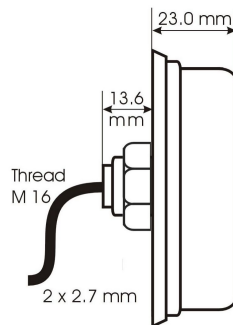

Antenna-Roof-UG

Rooftop antenna for vehicles and cabinets

Planar Antenna

- GSM Quadband + UMTS
- active GPS high gain
- Roof mounting
- Waterproof IP69K
- SMA male
- 3m cable

Mechanical Data

Dimensions (ØxH) ca. 76 mm x 23 mm
Temperature Range -25°C to +85°C
Connection (Standard) ca. 3m

SMA(m)

Radiation diagram (typ.)*

Technical Data GSM

- Frequency Range 800/900/1800/1900+2100MHz
- VSWR < 2.0 for cable longer 1.5m
- Peak Gain +5 dBi typ 800/900 MHz; +3 dBi typ 1800/1900 MHz; +1 dBi typ 2100 MHz
- Power max. 10W

Technical Data GPS

- Frequency Range 1575.42 MHz
- VSWR 1.5 typ
- Peak Gain 25 dBi typ
- Power supply 3-5V; 25mA typ