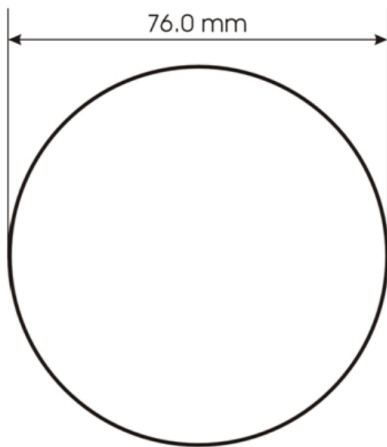

Antenna-Roof-2W

Rooftop antenna with MIMO WiFi 2.4/5 GHz for vehicles and cabinets

Features

- MIMO WiFi 2.4/5 GHz
- Outdoor

Frequencies

- 2400 MHz
- 5300 MHz

Specifications

WiFi 2.4 GHz	Frequencies: 2400 MHz Gain: 4 dBi VSWR: < 2.0 Connector: SMA male Cable: RG174; 3m
WiFi 5 GHz	Frequencies: 5300 MHz Gain: 1 dBi VSWR: < 2.0 Connector: SMA male Cable: RG174; 3m
Certifications	RoHS / REACH
Protection level	IP69K
Temperature range	-40°C to 85°C
Environment	Outdoor
Color	Black, white, blue or on demand
Dimensions	ca. 76 mm x 21 mm
Mounting	Mountable on all clean, smooth and rust free surfaces. Tightening torque on M16 nut is min. 4Nm to max. 6Nm. Mountening bore hole is Ø 16mm (+2mm/-0mm)