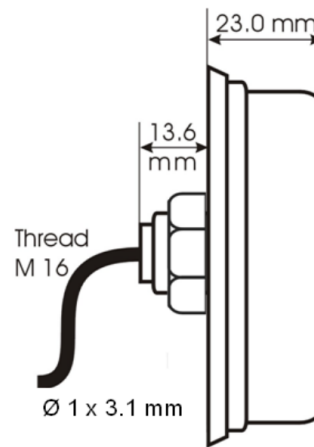

Antenna-Roof-2W

Rooftop antenna with MIMO WiFi 2.4/5 GHz for vehicles and cabinets

Features

- MIMO WiFi 2.4/5 GHz
- Outdoor

Frequencies

- 2400 MHz
- 5300 MHz

Specifications

WiFi 2.4 GHz	Frequencies: 2400 MHz Gain: 4 dBi VSWR: < 2.0 Connector: SMA male Cable: RG174; 3m
WiFi 5 GHz	Frequencies: 5300 MHz Gain: 1 dBi VSWR: < 2.0 Connector: SMA male Cable: RG174; 3m
Certifications	RoHS / REACH
Protection level	IP69K
Temperature range	-40°C to 85°C
Environment	Outdoor
Color	Black, white, blue or on demand
Dimensions	ca. 76 mm x 21 mm
Mounting	Mountable on all clean, smooth and rust free surfaces. Tightening torque on M16 nut is min. 4Nm to max. 6Nm. Mountening bore hole is Ø 16mm (+2mm/-0mm)